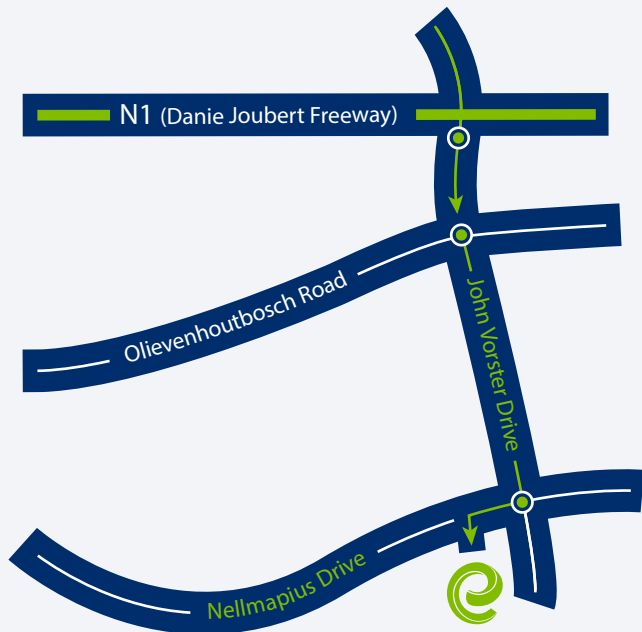

## Directions to Entelect Centurion Offices

1. Take John Vorster offramp from the N1 and head south towards Irene
2. Turn right onto Nellmapius
3. At the first circle, turn left into the office park
4. Entelect is Unit 16, on the ground floor

Entrance to the office park is off Nellmapius. Map below:

**TEL:** 011 994 3300

**ADDRESS:** Unit 16, Ground Floor, Southdowns Ridge Office Park,  
Corner Nellmapius and John Vorster, Centurion