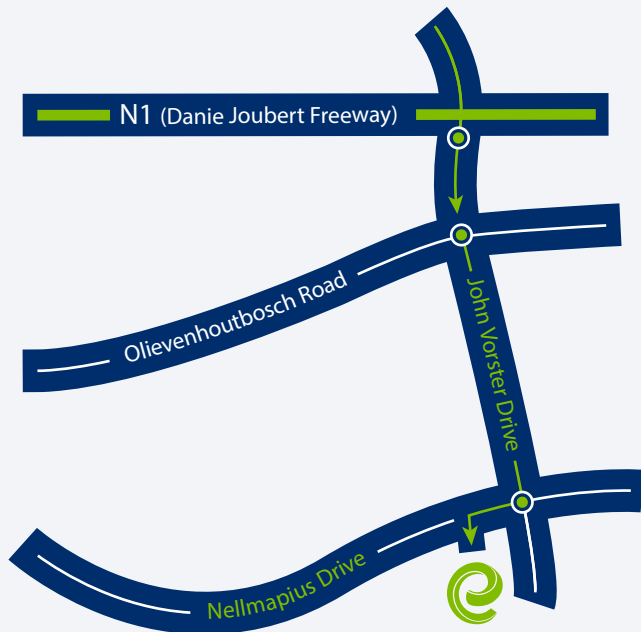

Directions to Entelect Centurion Offices

1. Take John Vorster offramp from the N1 and head south towards Irene
2. Turn right onto Nellmapius
3. At the first circle, turn left into the office park
4. Entelect is Unit 16, on the ground floor

Entrance to the office park is off Nellmapius. Map below:

TEL: 011 994 3300

ADDRESS: Unit 16, Ground Floor, Southdowns Ridge Office Park,
Corner Nellmapius and John Vorster, Centurion