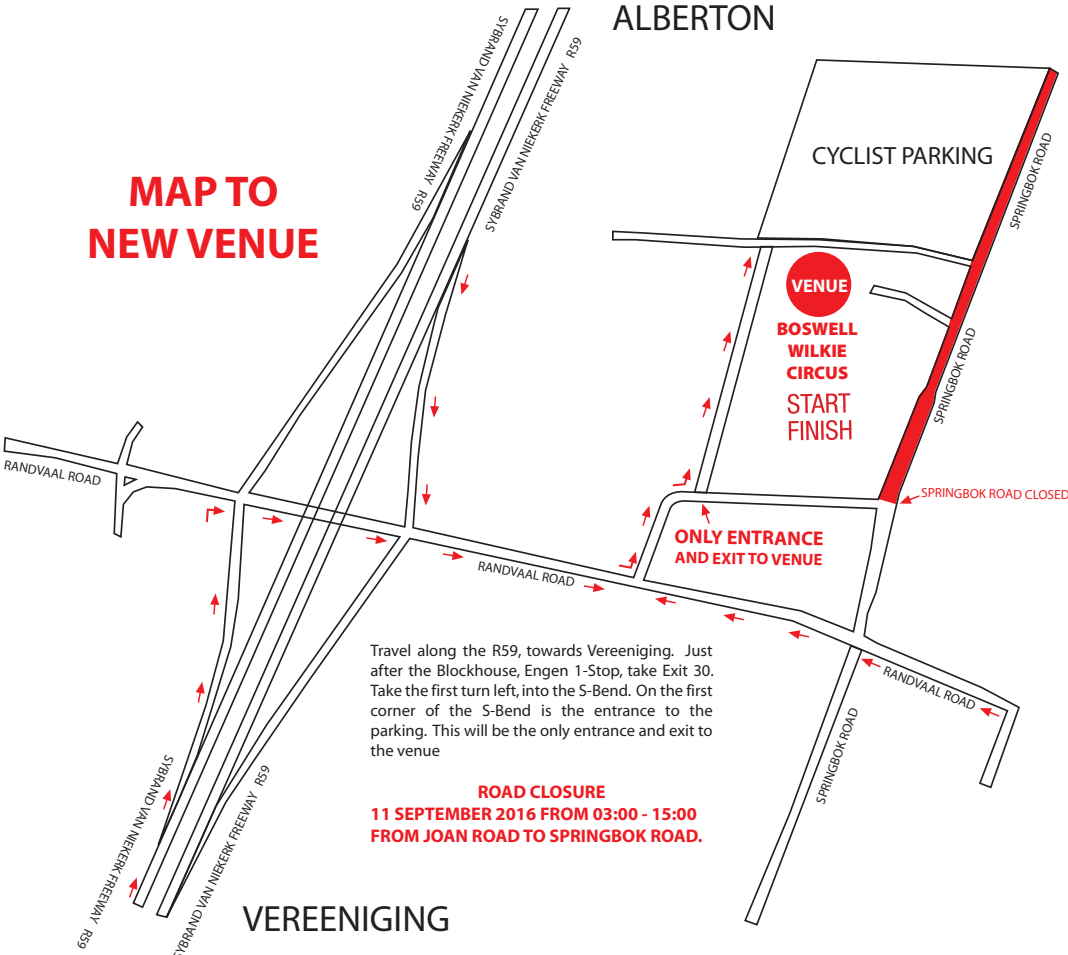

ALBERTON

MAP TO NEW VENUE

Travel along the R59, towards Vereeniging. Just after the Blockhouse, Engen 1-Stop, take Exit 30. Take the first turn left, into the S-Bend. On the first corner of the S-Bend is the entrance to the parking. This will be the only entrance and exit to the venue

ROAD CLOSURE
11 SEPTEMBER 2016 FROM 03:00 - 15:00
FROM JOAN ROAD TO SPRINGBOK ROAD.

VEREENIGING