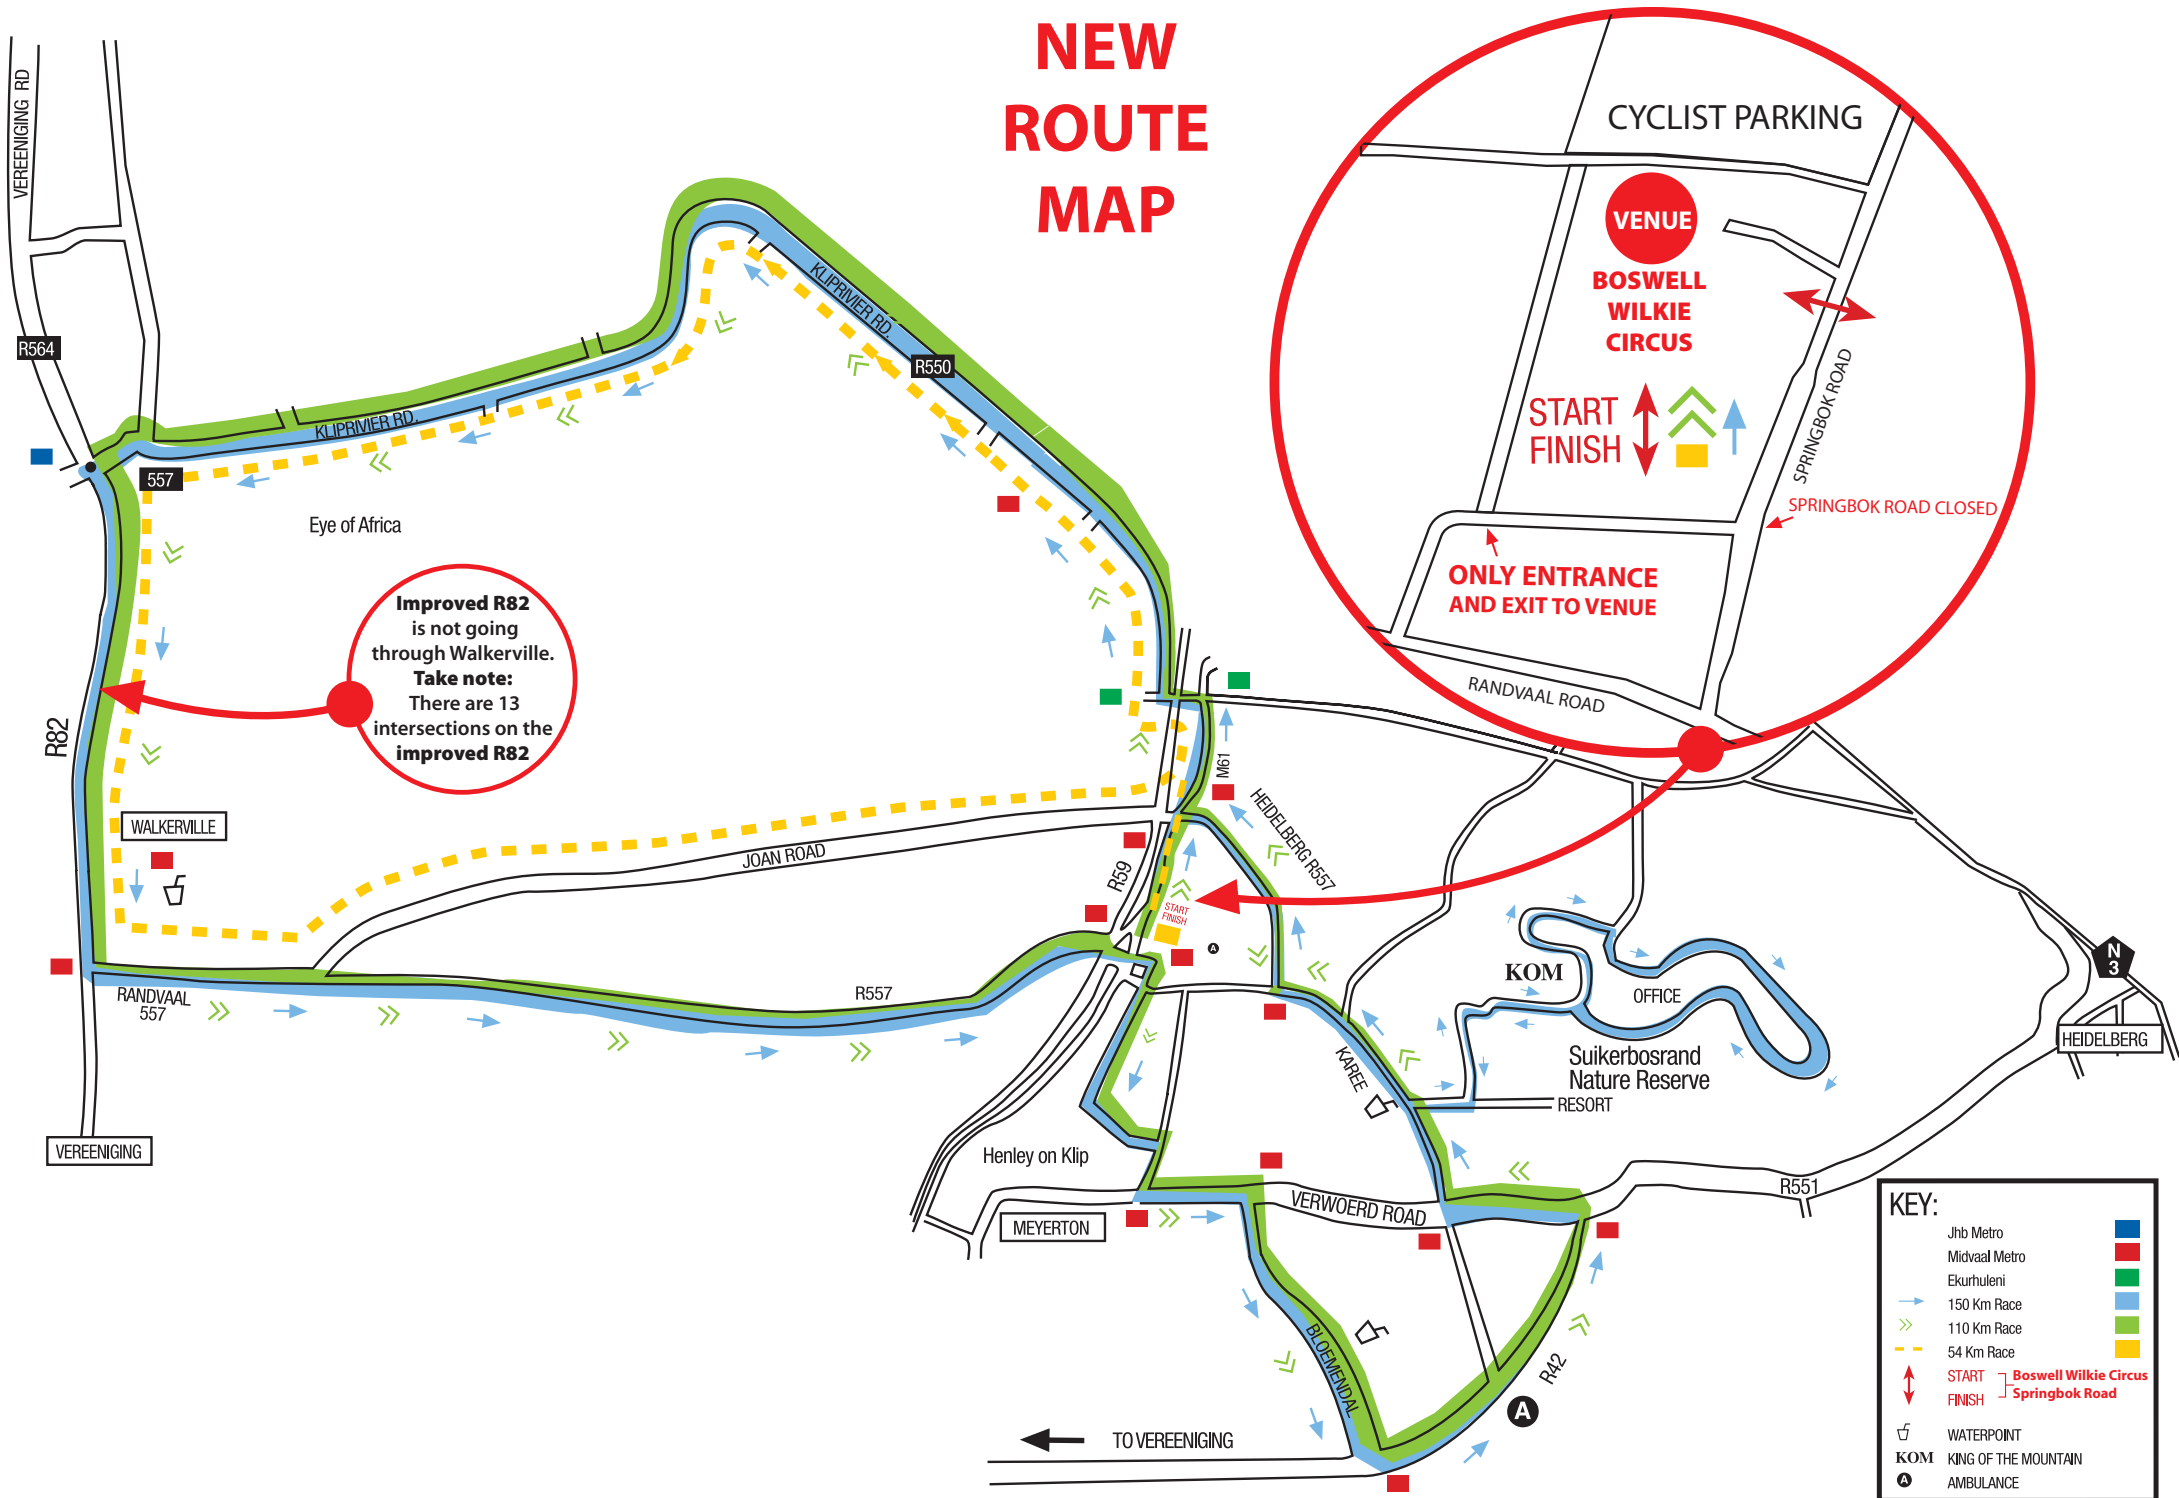

# NEW ROUTE MAP

**Improved R82** is not going through Walkerville.  
**Take note:** There are 13 intersections on the improved R82

**VENUE**  
**BOSWELL WILKIE CIRCUS**

**START FINISH**

**ONLY ENTRANCE AND EXIT TO VENUE**

SPRINGBOK ROAD CLOSED

CYCLIST PARKING

RANDVAAL ROAD

**KEY:**

Jhb Metro	Blue square
Midvaal Metro	Red square
Ekurhuleni	Green square
150 Km Race	Blue arrow
110 Km Race	Light blue arrow
54 Km Race	Yellow arrow
START Boswell Wilkie Circus	Red double arrow
FINISH Springbok Road	Red double arrow
WATERPOINT	Water tap icon
KOM KING OF THE MOUNTAIN	Mountain icon
AMBULANCE	A in a circle icon