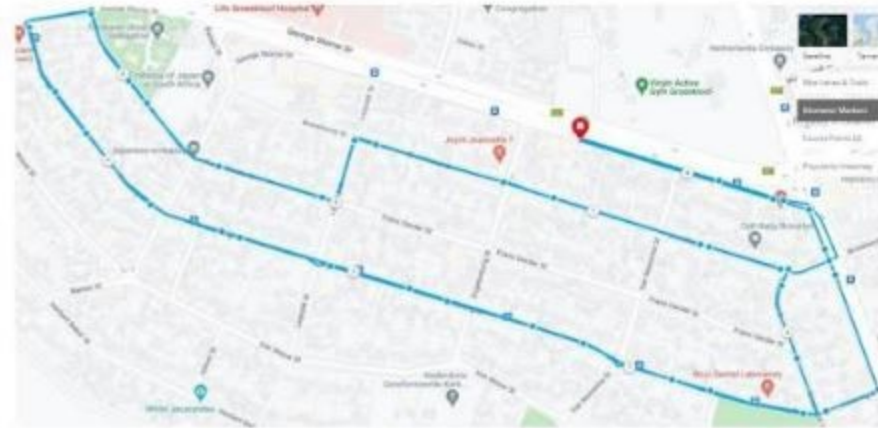

8KM

From Start down through small park area, right into Florence Ribeiro (stick to sidewalk)

First Right into Bronkhorst, through security booms

4th Left into Leipholdt

1st Right into Frans Oerder

Down over Baines, left at T-junction George Storrar

1st Left into Wenning

5th Left into Broderick

2nd Left into Bronkhorst

Repeat 1st Lap

End of Wenning don't turn into Broderick

Out security boom, Left into Florence Ribeiro and left over park back up to start