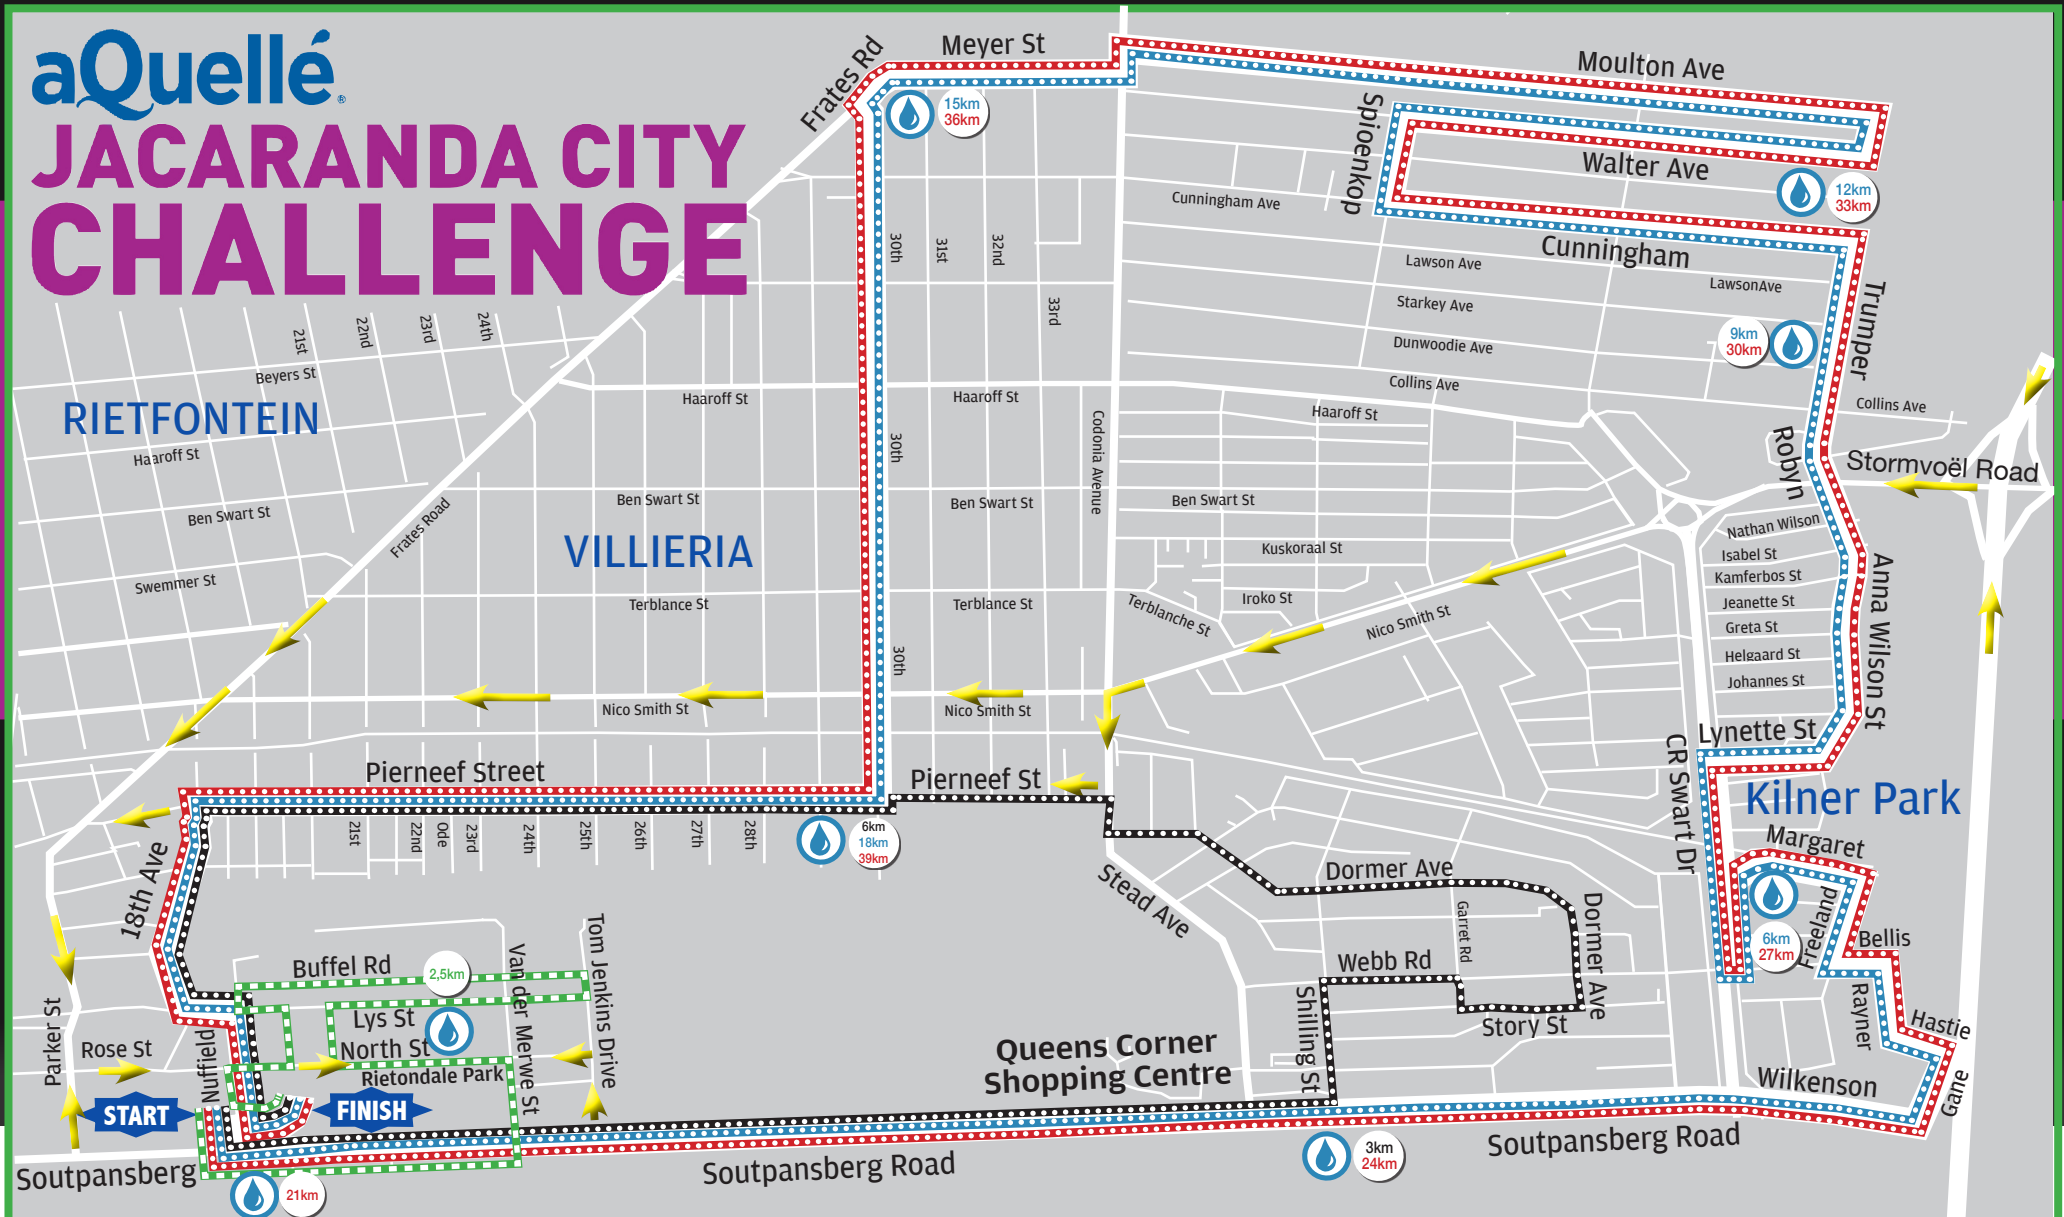

# RUNNING COURSES

aQuellé

## JACARANDA CITY CHALLENGE

<b>LEGENDS</b>	<b>WATER STATIONS</b>	<b>5KM COURSE</b>	<b>21,1KM COURSE</b>
	<b>TO VENUE/PARKING</b>	<b>10KM COURSE</b>	<b>42,2KM COURSE (DOUBLE LAP)</b>